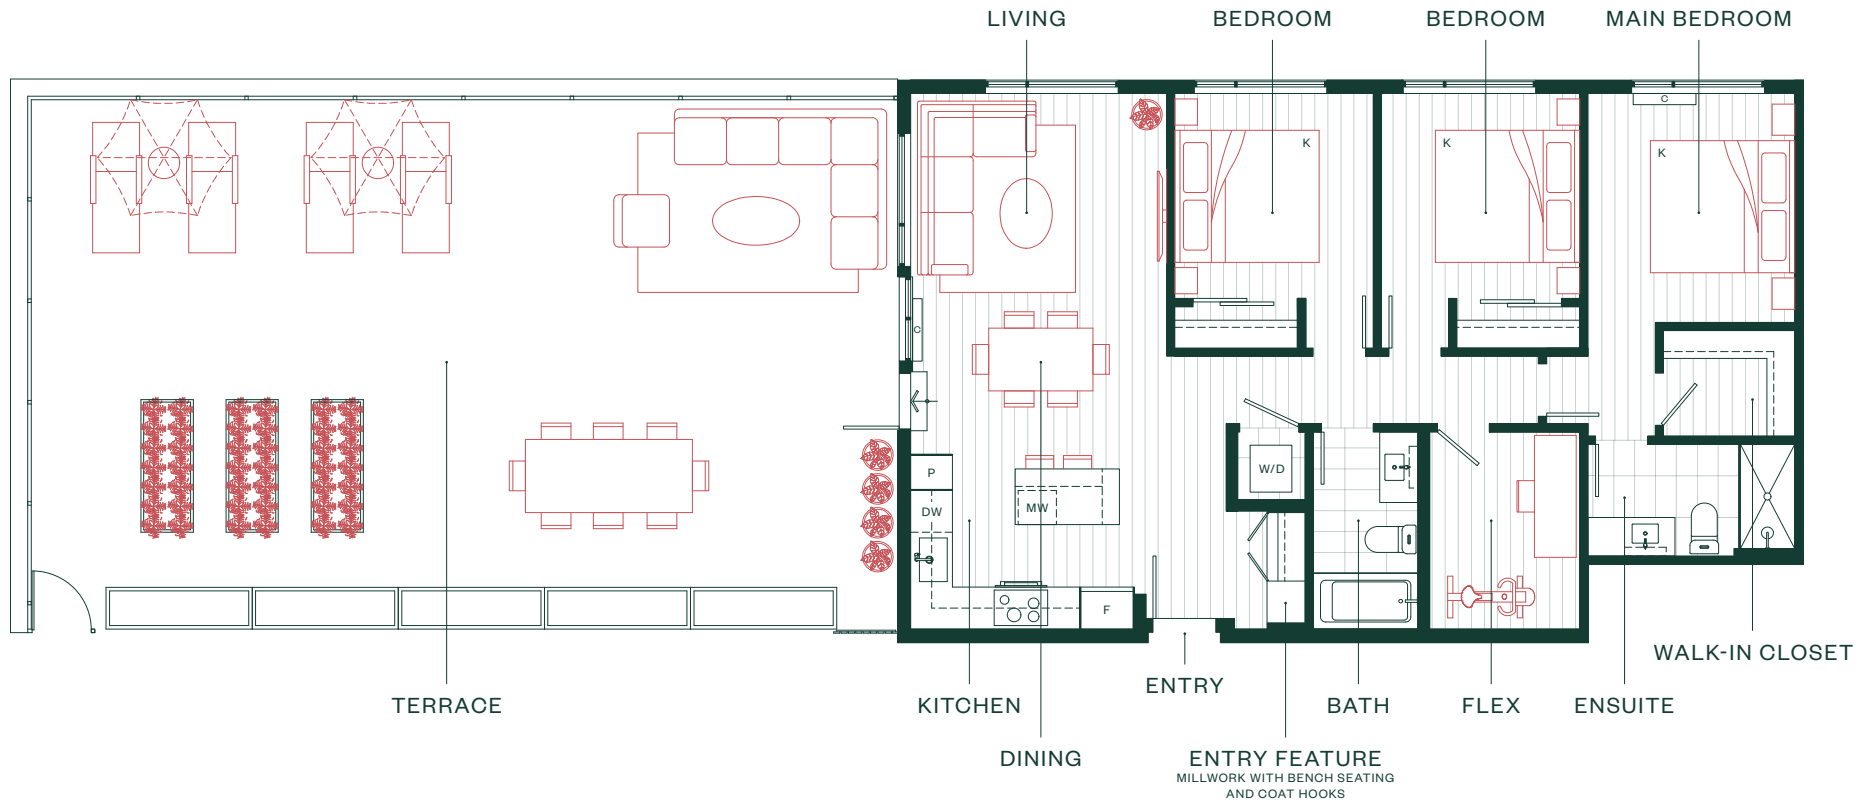

Home Type C4

3 Bedroom + Flex + 2 Bath

INTERIOR SF: 1,111
 BALCONY / PATIO SF: 1,128
 TOTAL AREA: 2,239

LEVEL 6