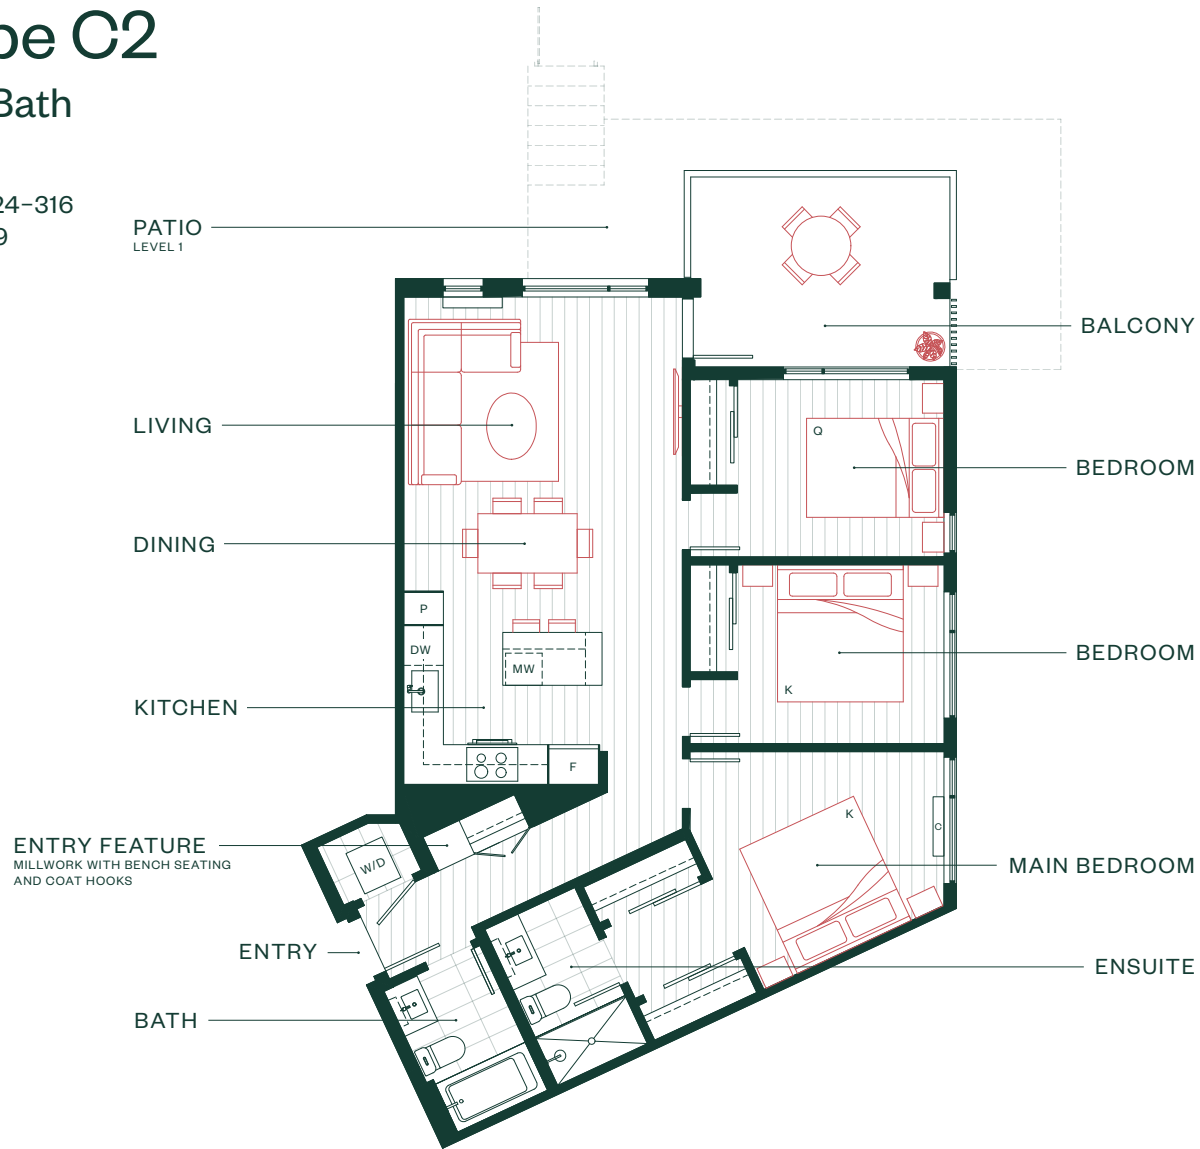

# Home Type C2

## 3 Bedroom + 2 Bath

INTERIOR SF: 1,043

BALCONY / PATIO SF: 124-316

TOTAL AREA: 1,167-1,359

LEVEL 1-2

LEVEL 2-3

LEVEL 3-5

LEVEL 6