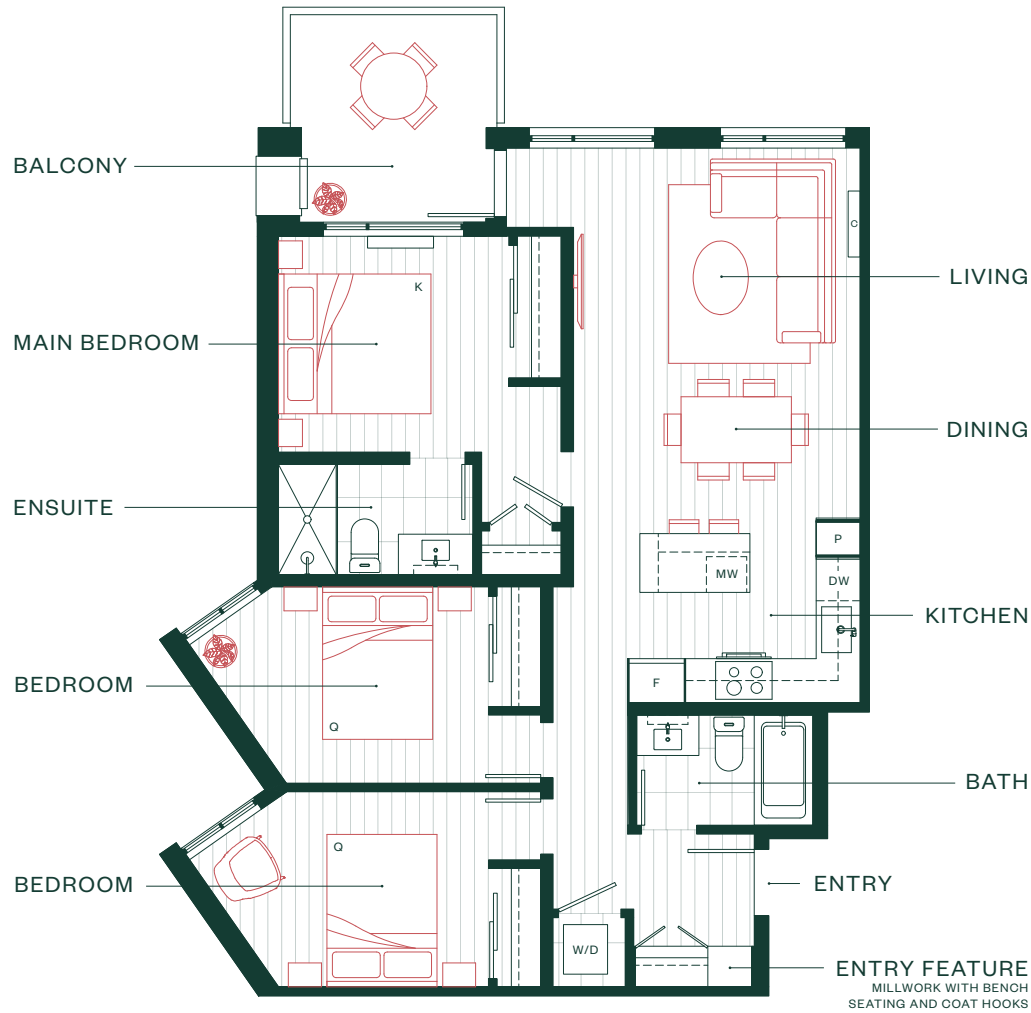

Home Type C1a

3 Bedroom + 2 Bath

INTERIOR SF: 1,037

BALCONY / PATIO SF: 48-77

TOTAL AREA: 1,085-1,359

LEVEL 2-3

LEVEL 3-5

LEVEL 6