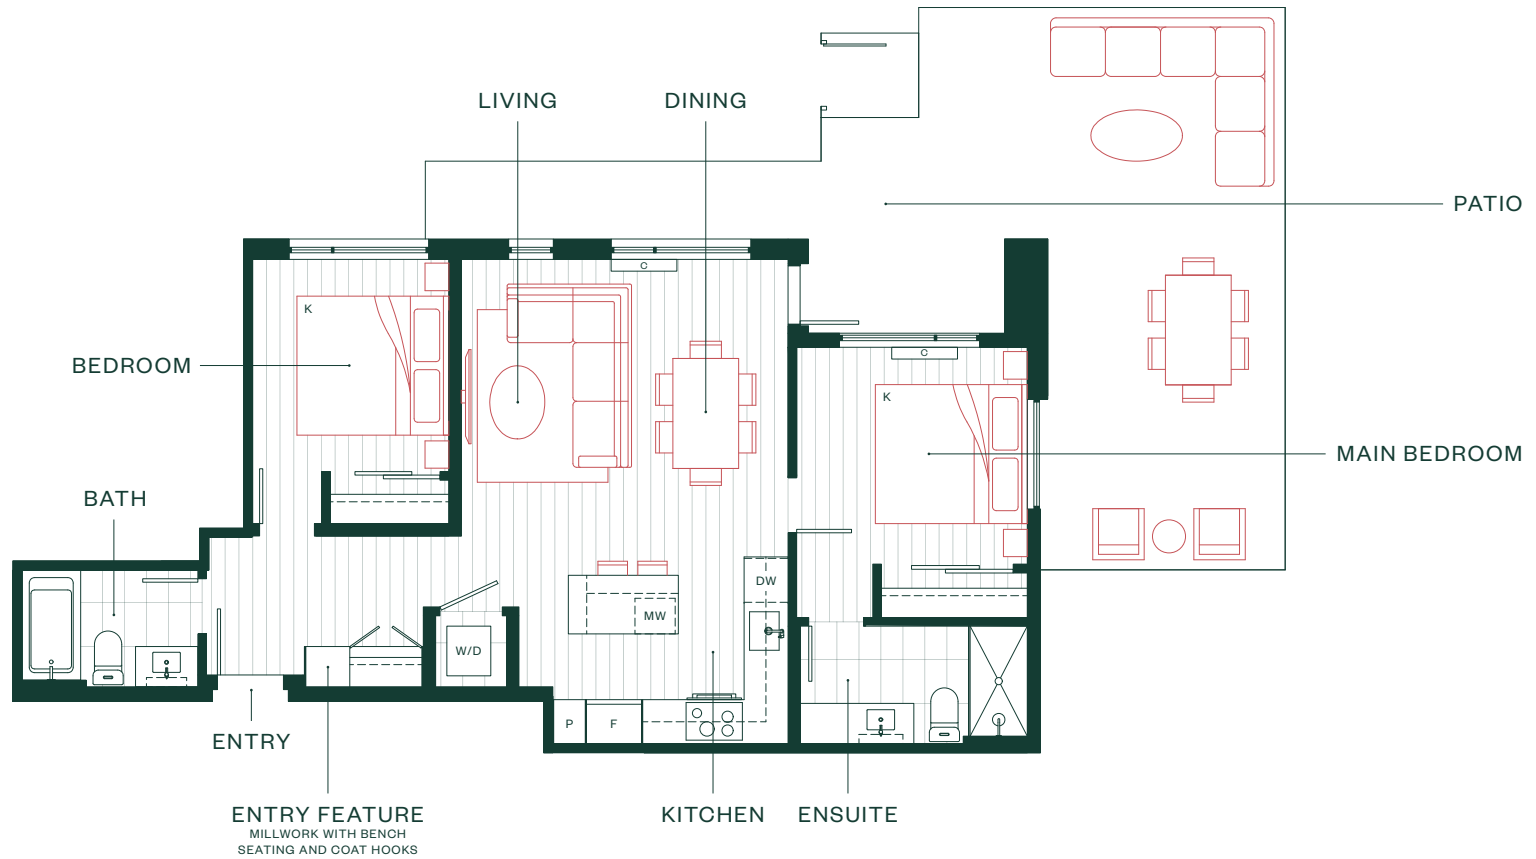

Home Type B7

2 Bedroom + 2 Bath

INTERIOR SF: 828

BALCONY / PATIO SF: 499

TOTAL AREA: 1,327

Botanica

LEVEL 1-2