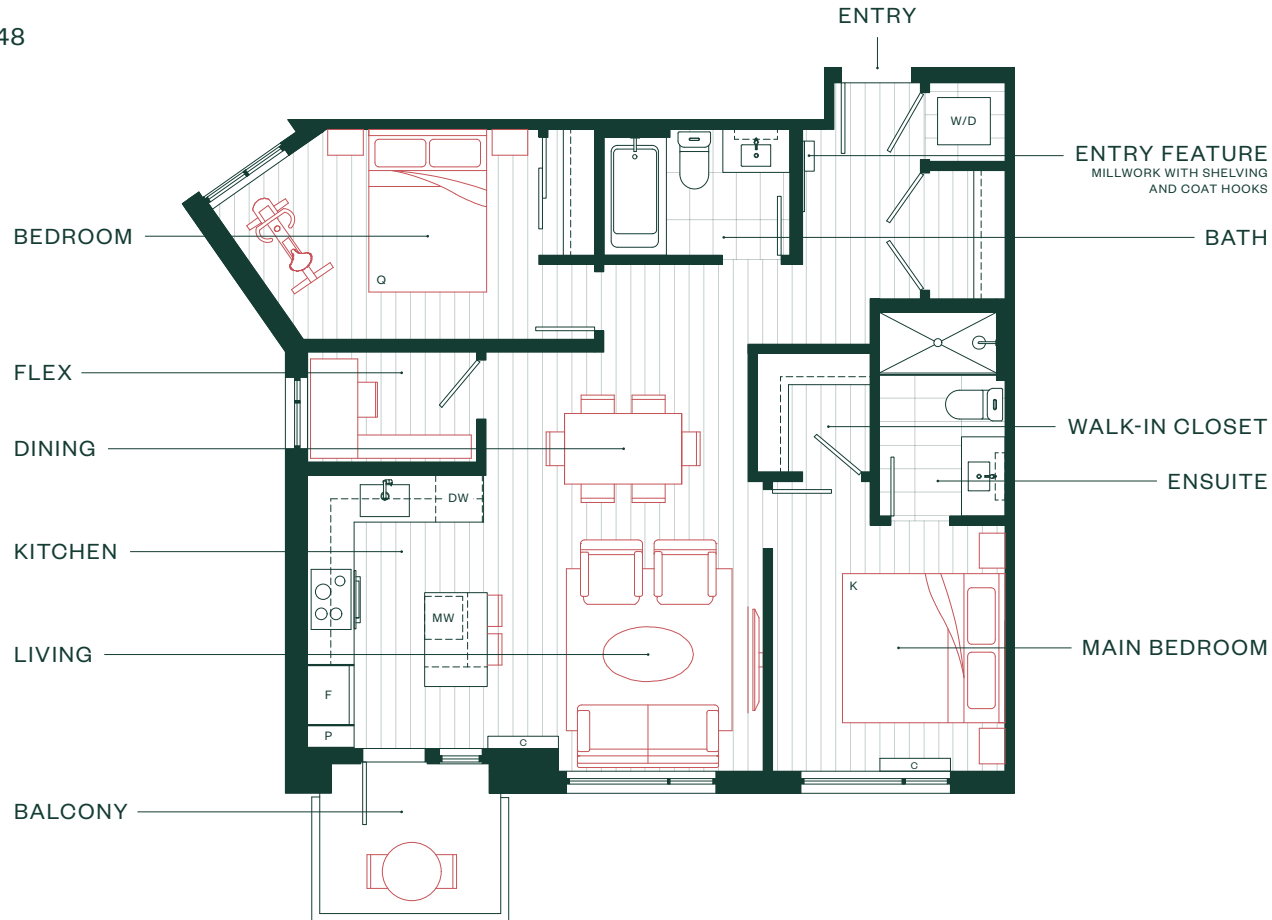

Home Type B5a

2 Bedroom + Flex + 2 Bath

INTERIOR SF: 914

BALCONY / PATIO SF: 48

TOTAL AREA: 962

Botanica

LEVEL 2-3

LEVEL 3-5

LEVEL 6