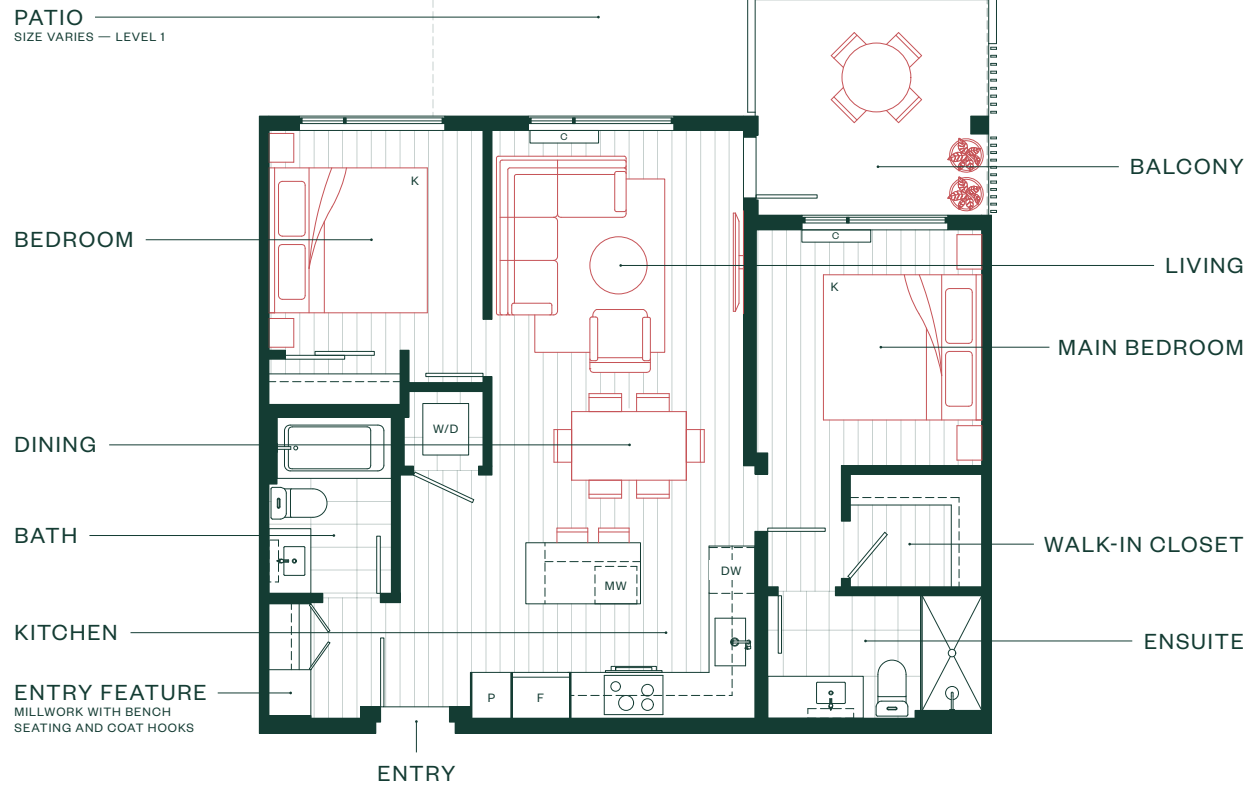

Home Type B4

2 Bedroom + 2 Bath

INTERIOR SF: 808

BALCONY / PATIO SF: 51-300

TOTAL AREA: 859-1,108

Botanica

LEVEL 1-2

LEVEL 2-3

LEVEL 3-5

LEVEL 6