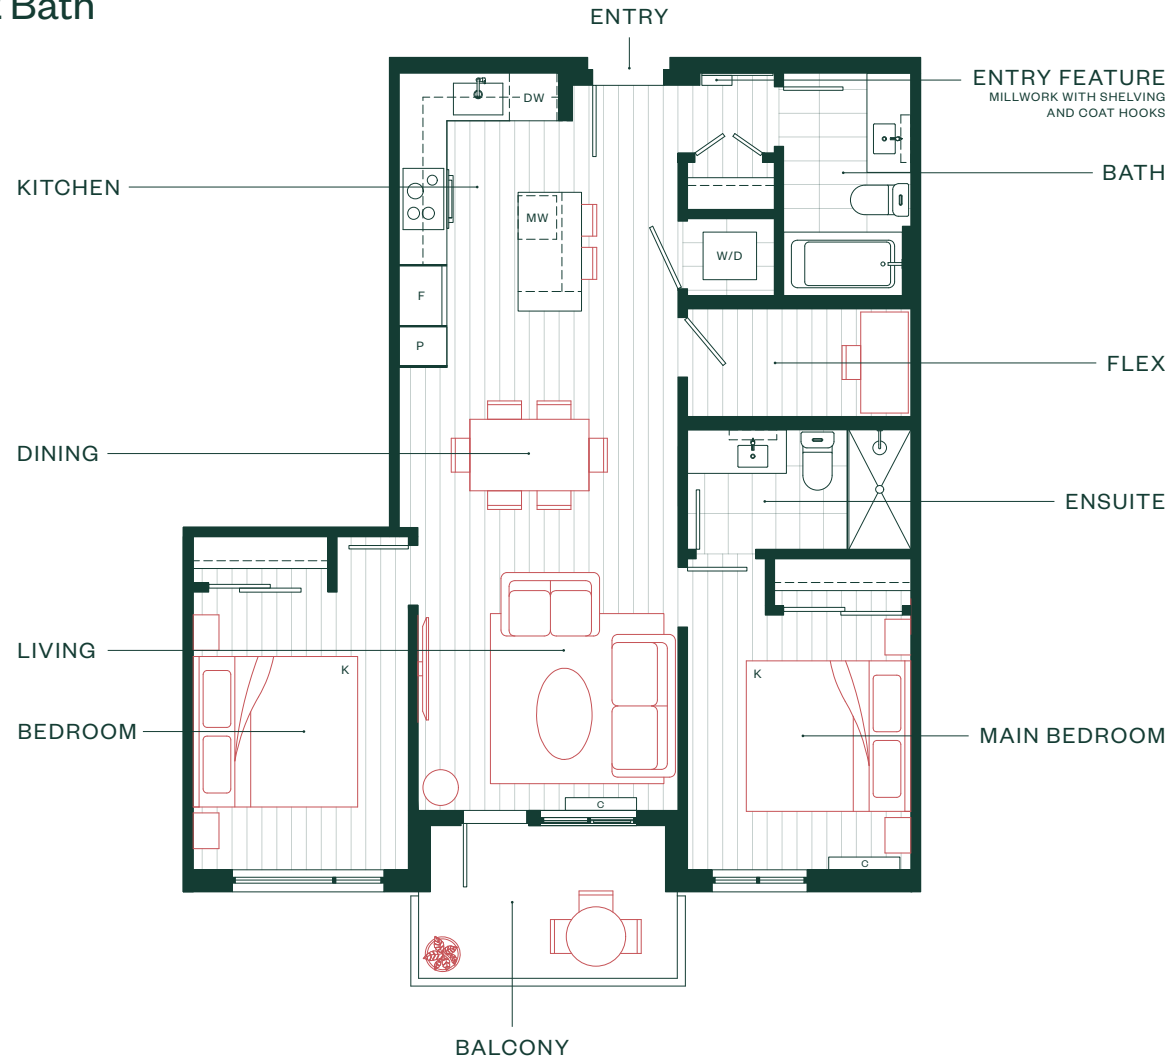

Home Type B3

2 Bedroom + Flex + 2 Bath

INTERIOR SF: 882
BALCOONY / PATIO SF: 68
TOTAL AREA: 950

LEVEL 1-2

LEVEL 2-3

LEVEL 3-5