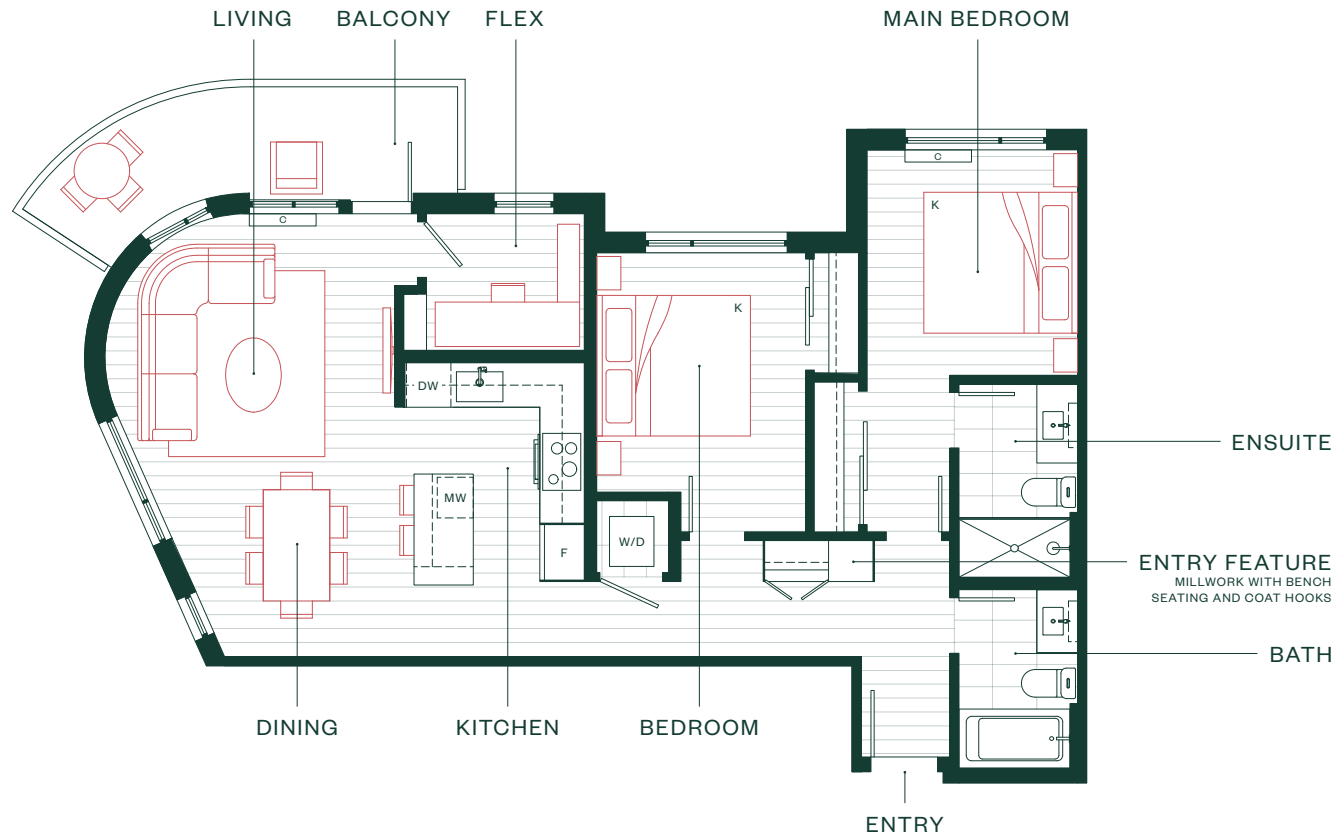

Home Type B2

2 Bedroom + Flex + 2 Bath

INTERIOR SF: 971
 BALCONY / PATIO SF: 91
 TOTAL AREA: 1,062

LEVEL 1-2

LEVEL 2-3

LEVEL 3-5