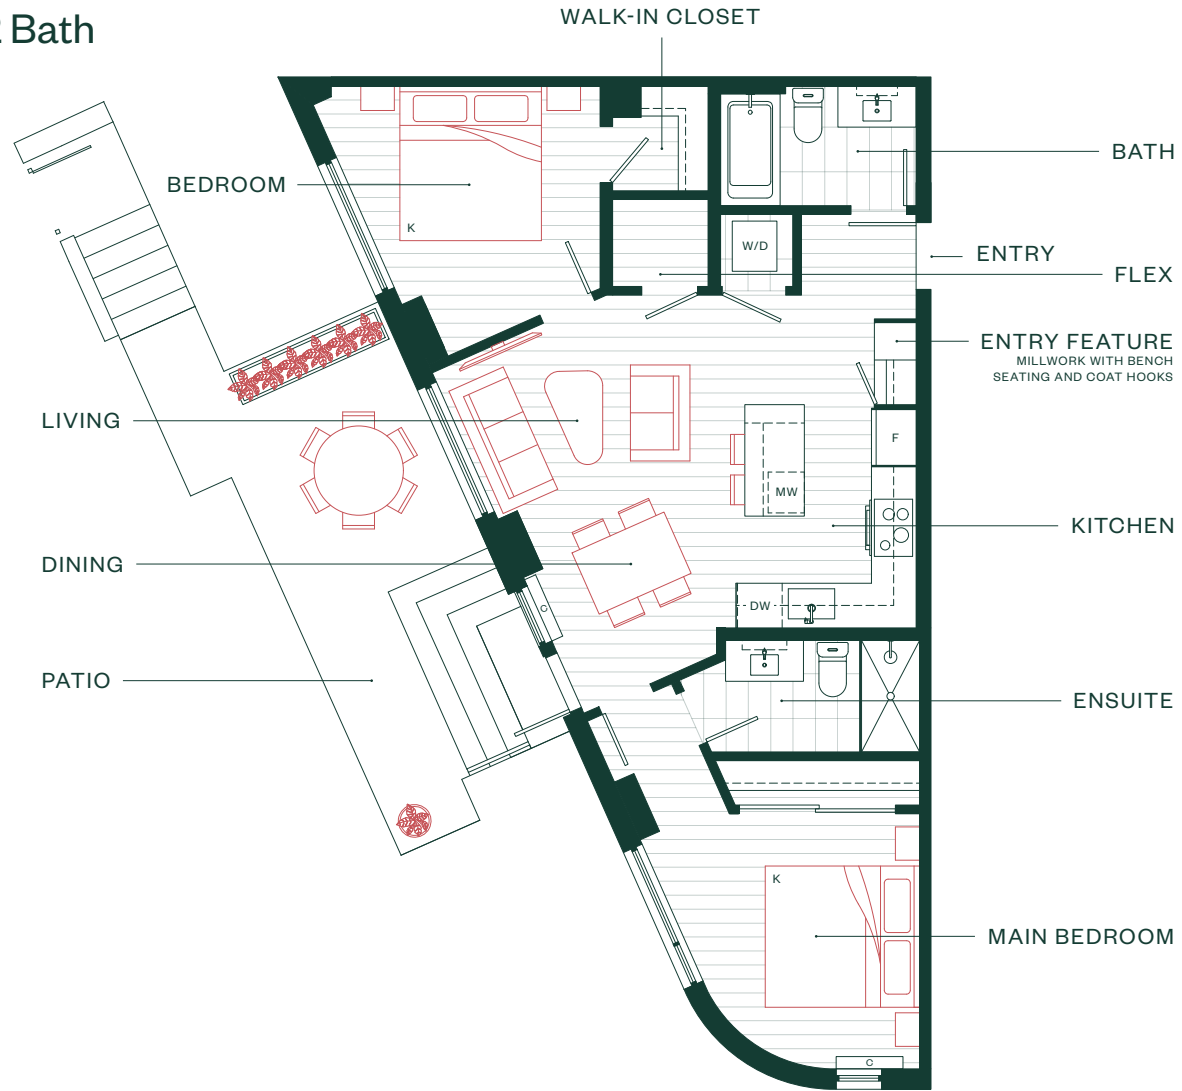

# Home Type B1a

2 Bedroom + Flex + 2 Bath

INTERIOR SF: 870  
BALCONY / PATIO SF: 256  
TOTAL AREA: 1,062

LEVEL P1-1