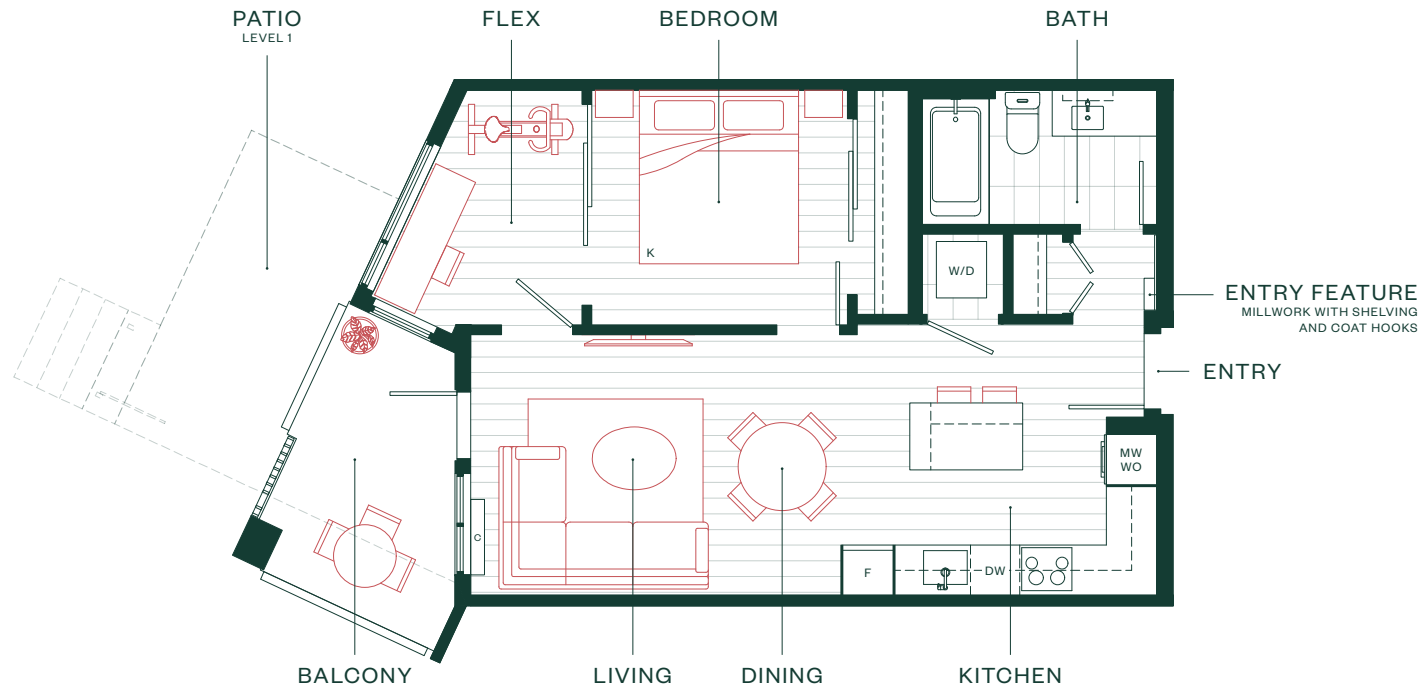

Home Type A4a

1 Bedroom + Flex + 1 Bath

INTERIOR SF: 612

BALCONY / PATIO SF: 68-158

TOTAL AREA: 680-770

LEVEL 1-2

LEVEL 2-3

LEVEL 3-5

LEVEL 6