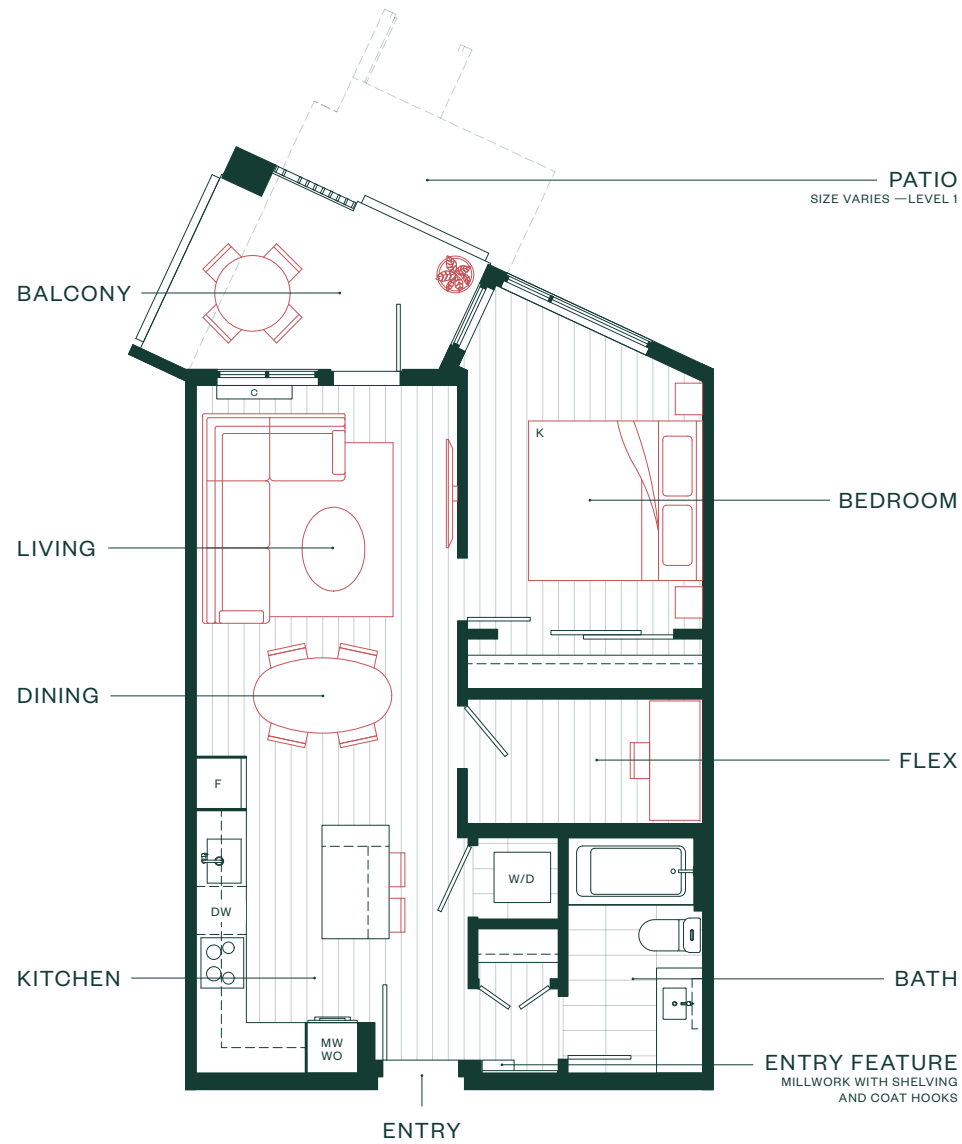

Home Type A4

1 Bedroom + Flex + 1 Bath

INTERIOR SF: 612

BALCONY / PATIO SF: 68-226

TOTAL AREA: 680-838

LEVEL 1-2

LEVEL 2-3

LEVEL 3-5

LEVEL 6