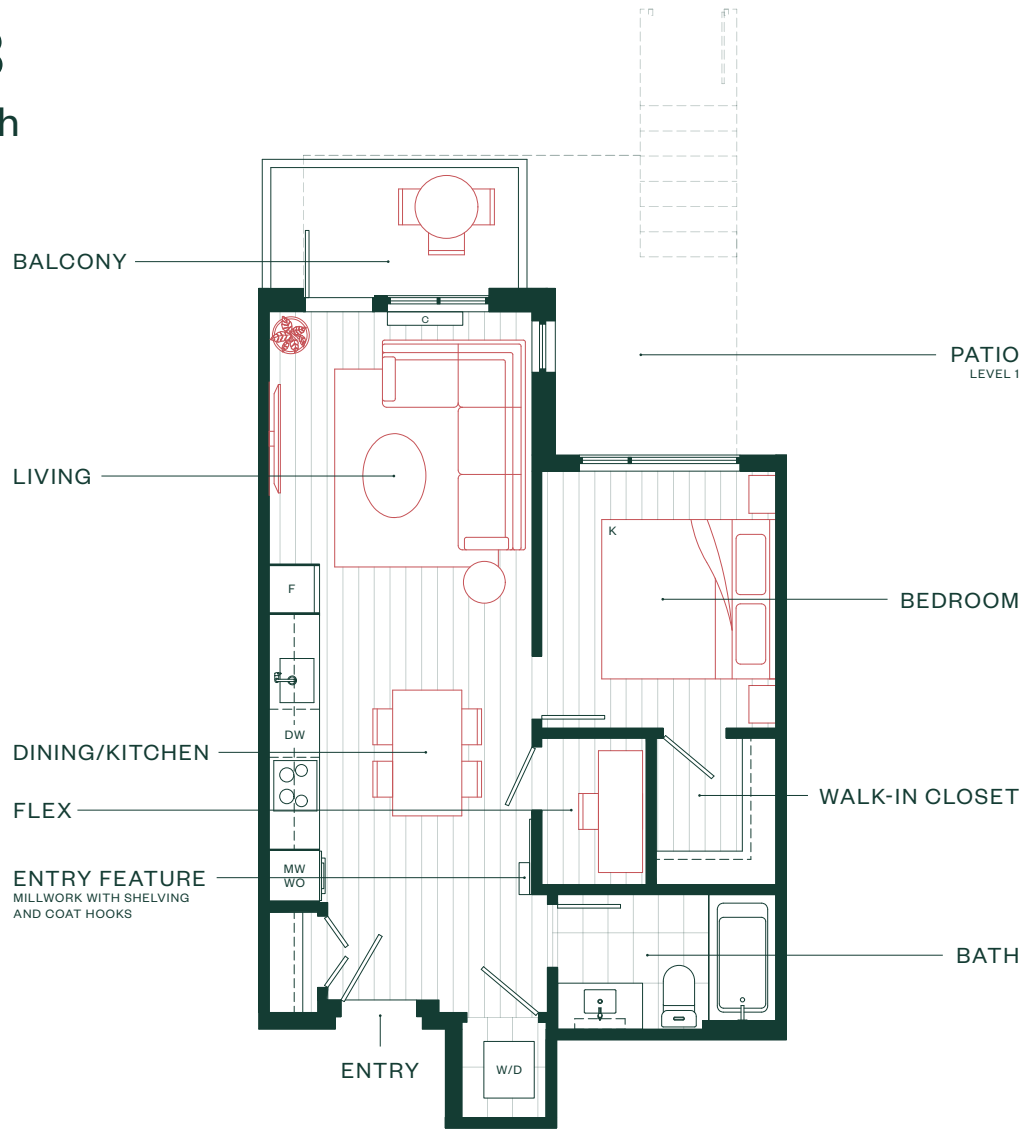

Home Type A3

1 Bedroom + Flex + 1 Bath

INTERIOR SF: 568

BALCONY / PATIO SF: 47-165

TOTAL AREA: 615-733

LEVEL 1-2

LEVEL 2-3

LEVEL 3-5