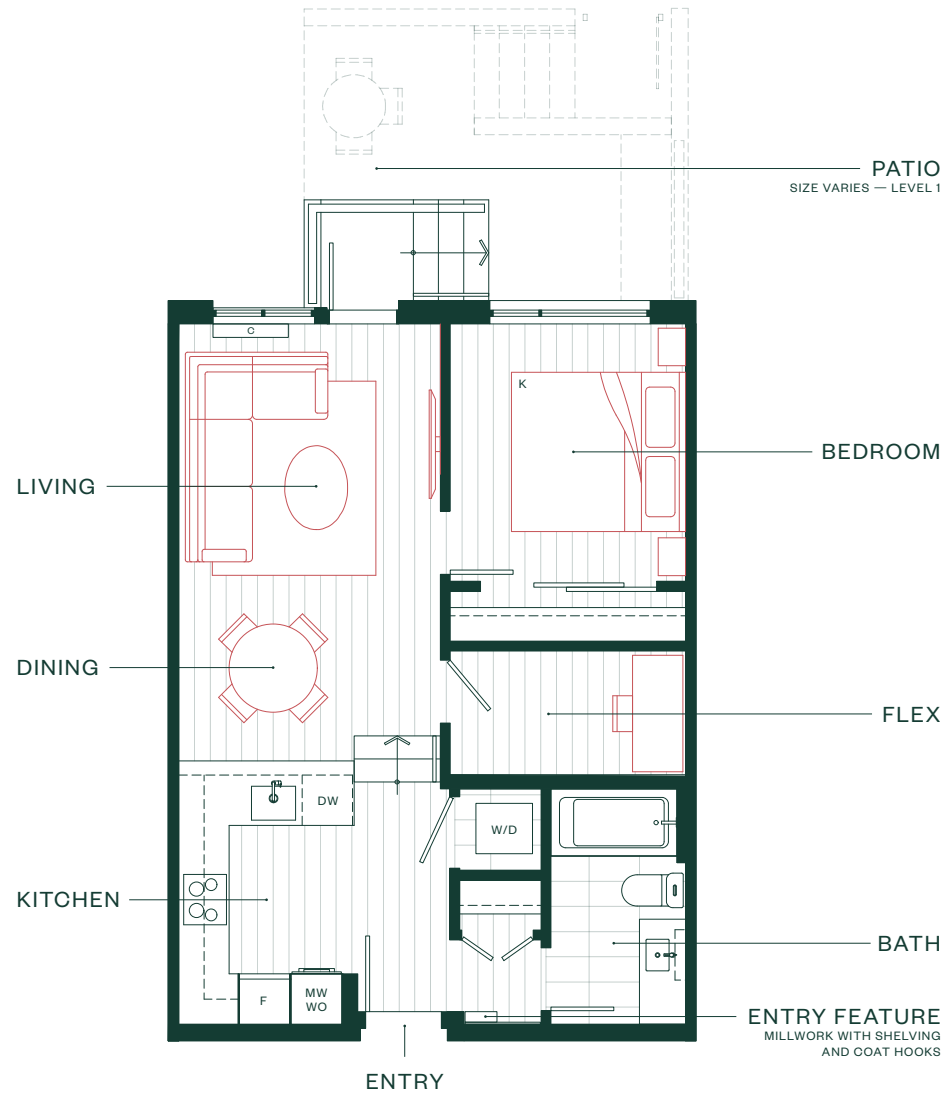

Home Type A2a

1 Bedroom + Flex + 1 Bath

INTERIOR SF: 605

BALCONY / PATIO SF: 152-176

TOTAL AREA: 757-781

LEVEL 1-2