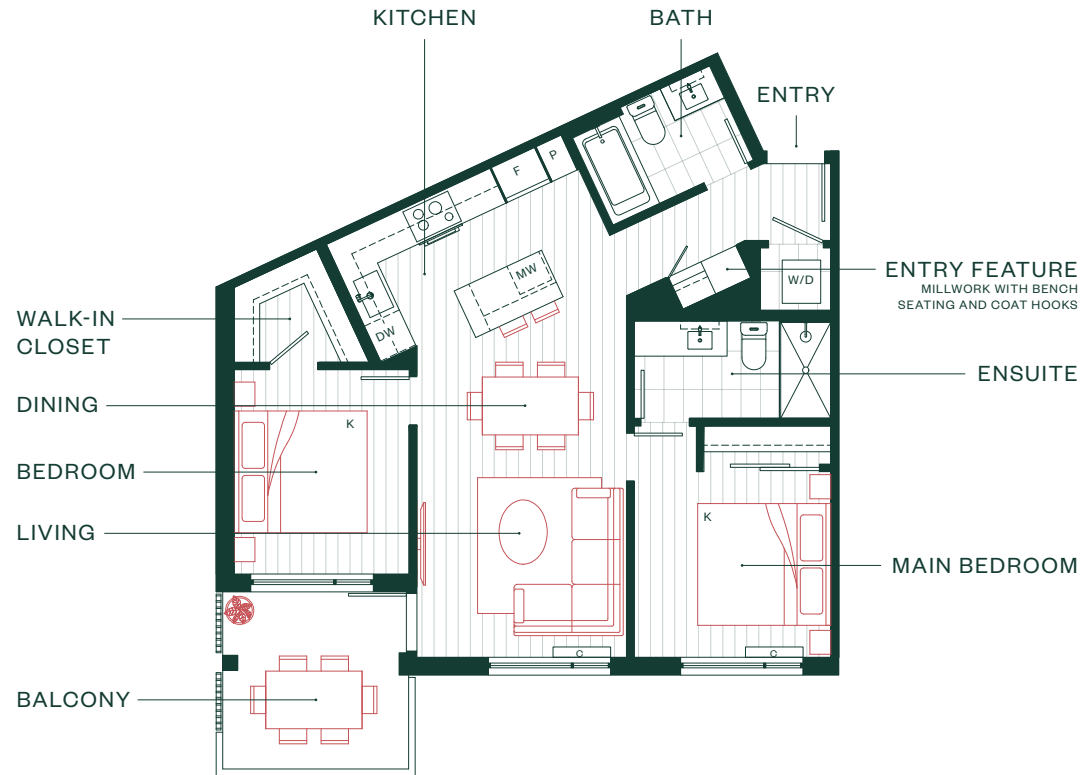

# Home Type B9

2 Bedroom + 2 Bath

INTERIOR SF: 814

BALCONY / PATIO SF: 92

TOTAL AREA: 906

LEVEL 2

LEVEL 2-3

LEVEL 3-5

LEVEL 6