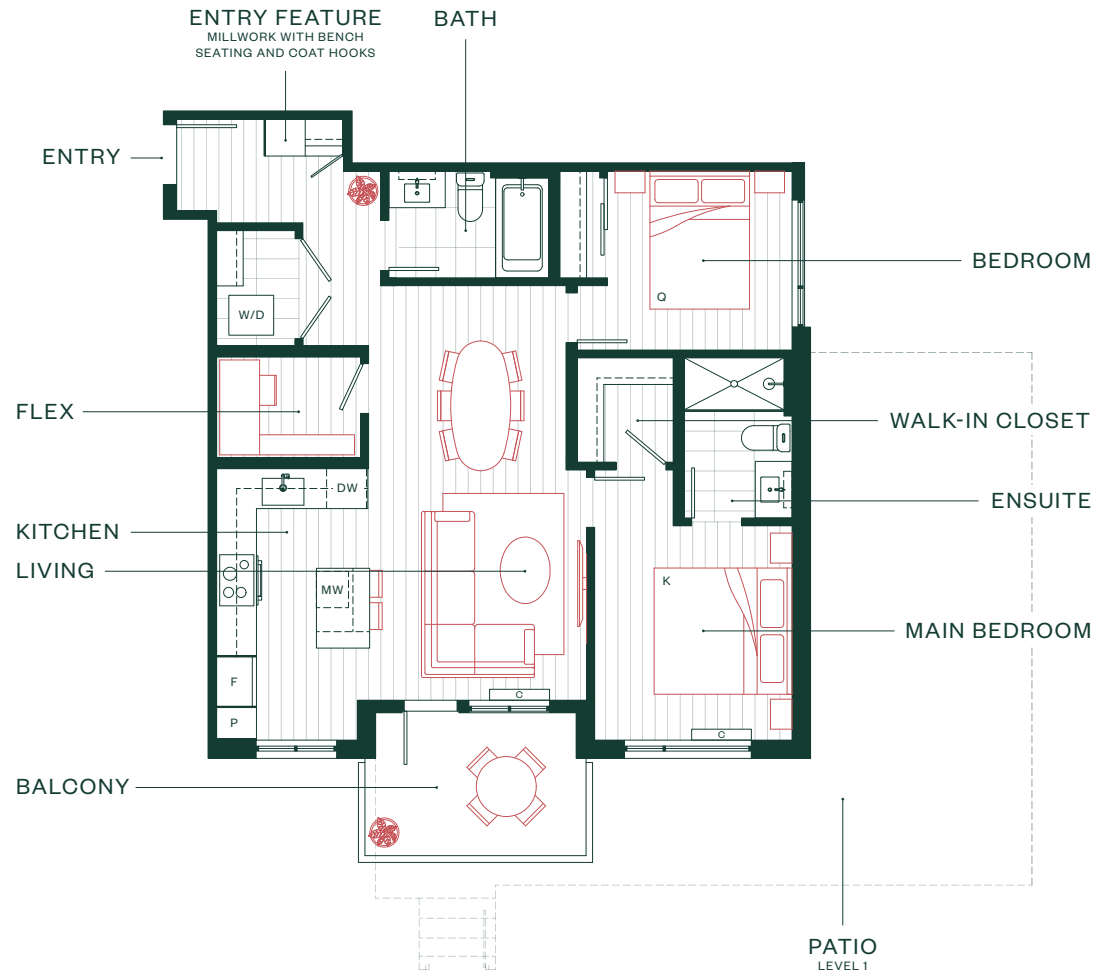

Home Type B8

2 Bedroom + Flex + 2 Bath

INTERIOR SF: 902
 BALCONY / PATIO SF: 80-482
 TOTAL AREA: 982-1,384

LEVEL 1-2

LEVEL 2-3

LEVEL 3-5

LEVEL 6