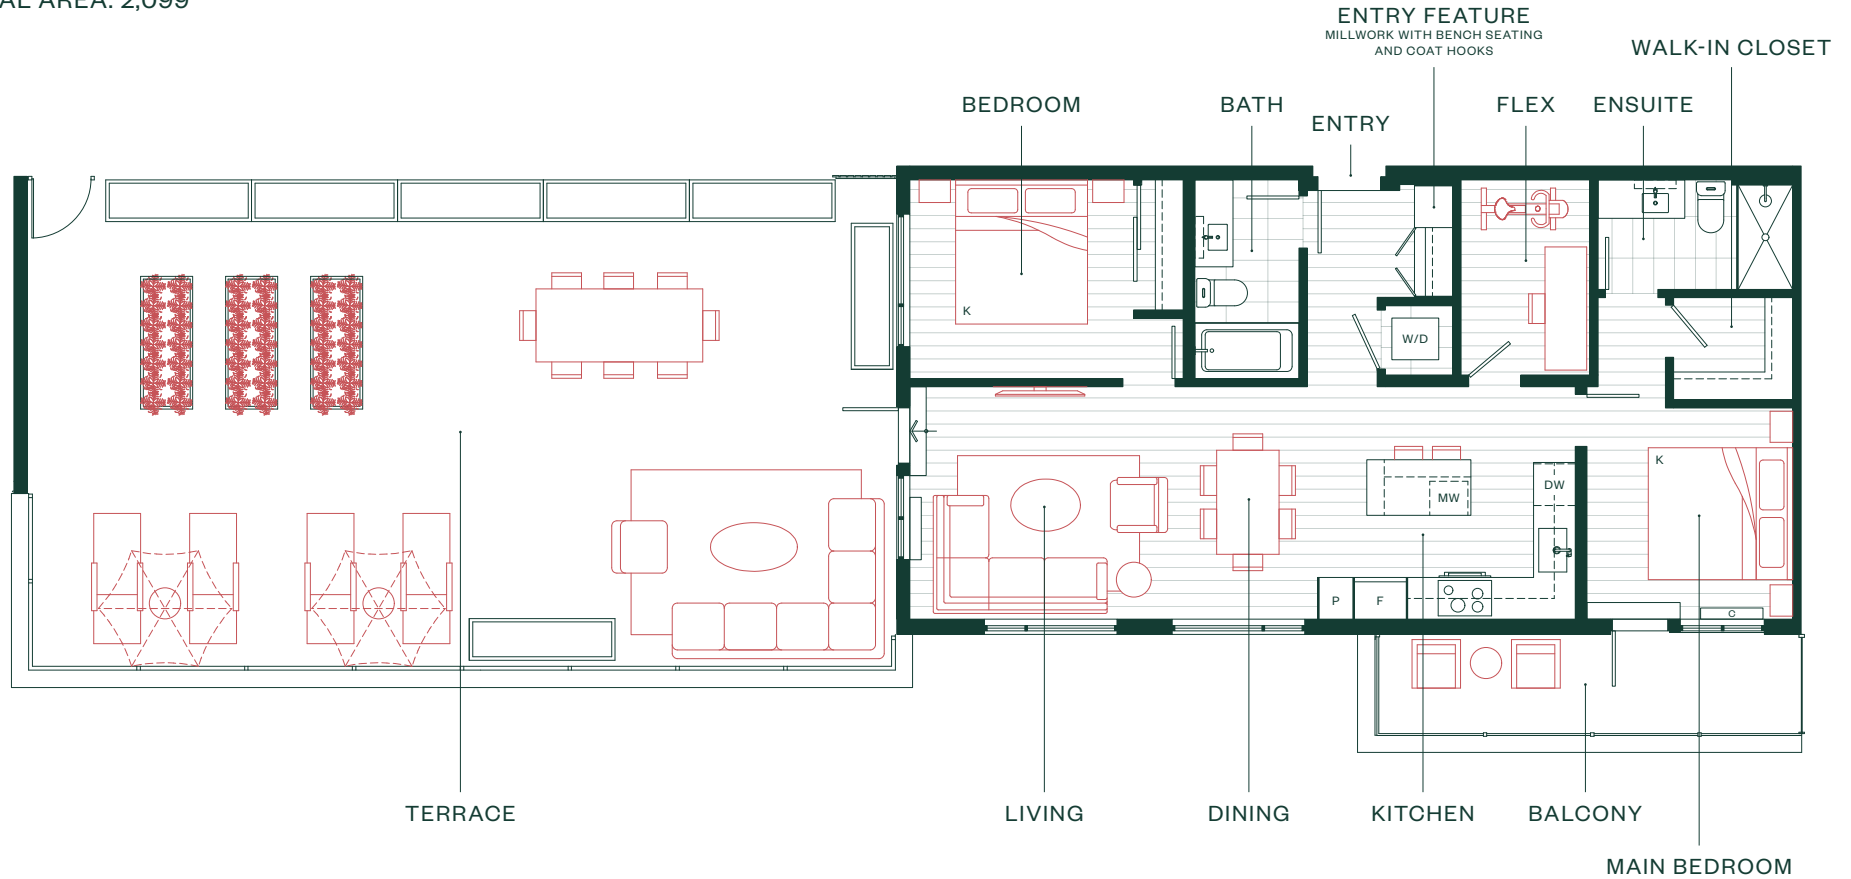

# Home Type B15

2 Bedroom + Flex + 2 Bath

INTERIOR SF: 954

BALCONY / PATIO SF: 1,145

TOTAL AREA: 2,099

Botanica

LEVEL 6

QL **QUALEX - LANDMARK**