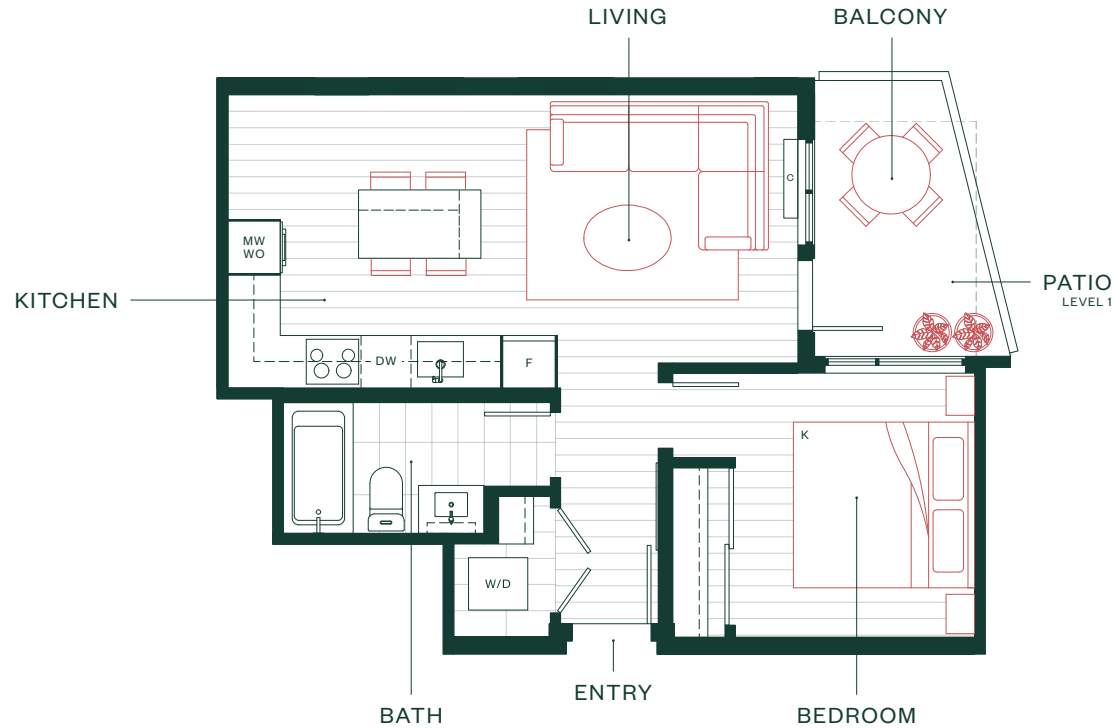

Home Type A5a

1 Bedroom + 1 Bath

INTERIOR SF: 522

BALCONY / PATIO SF: 55-66

TOTAL AREA: 577-588

LEVEL 1-2

LEVEL 2-3